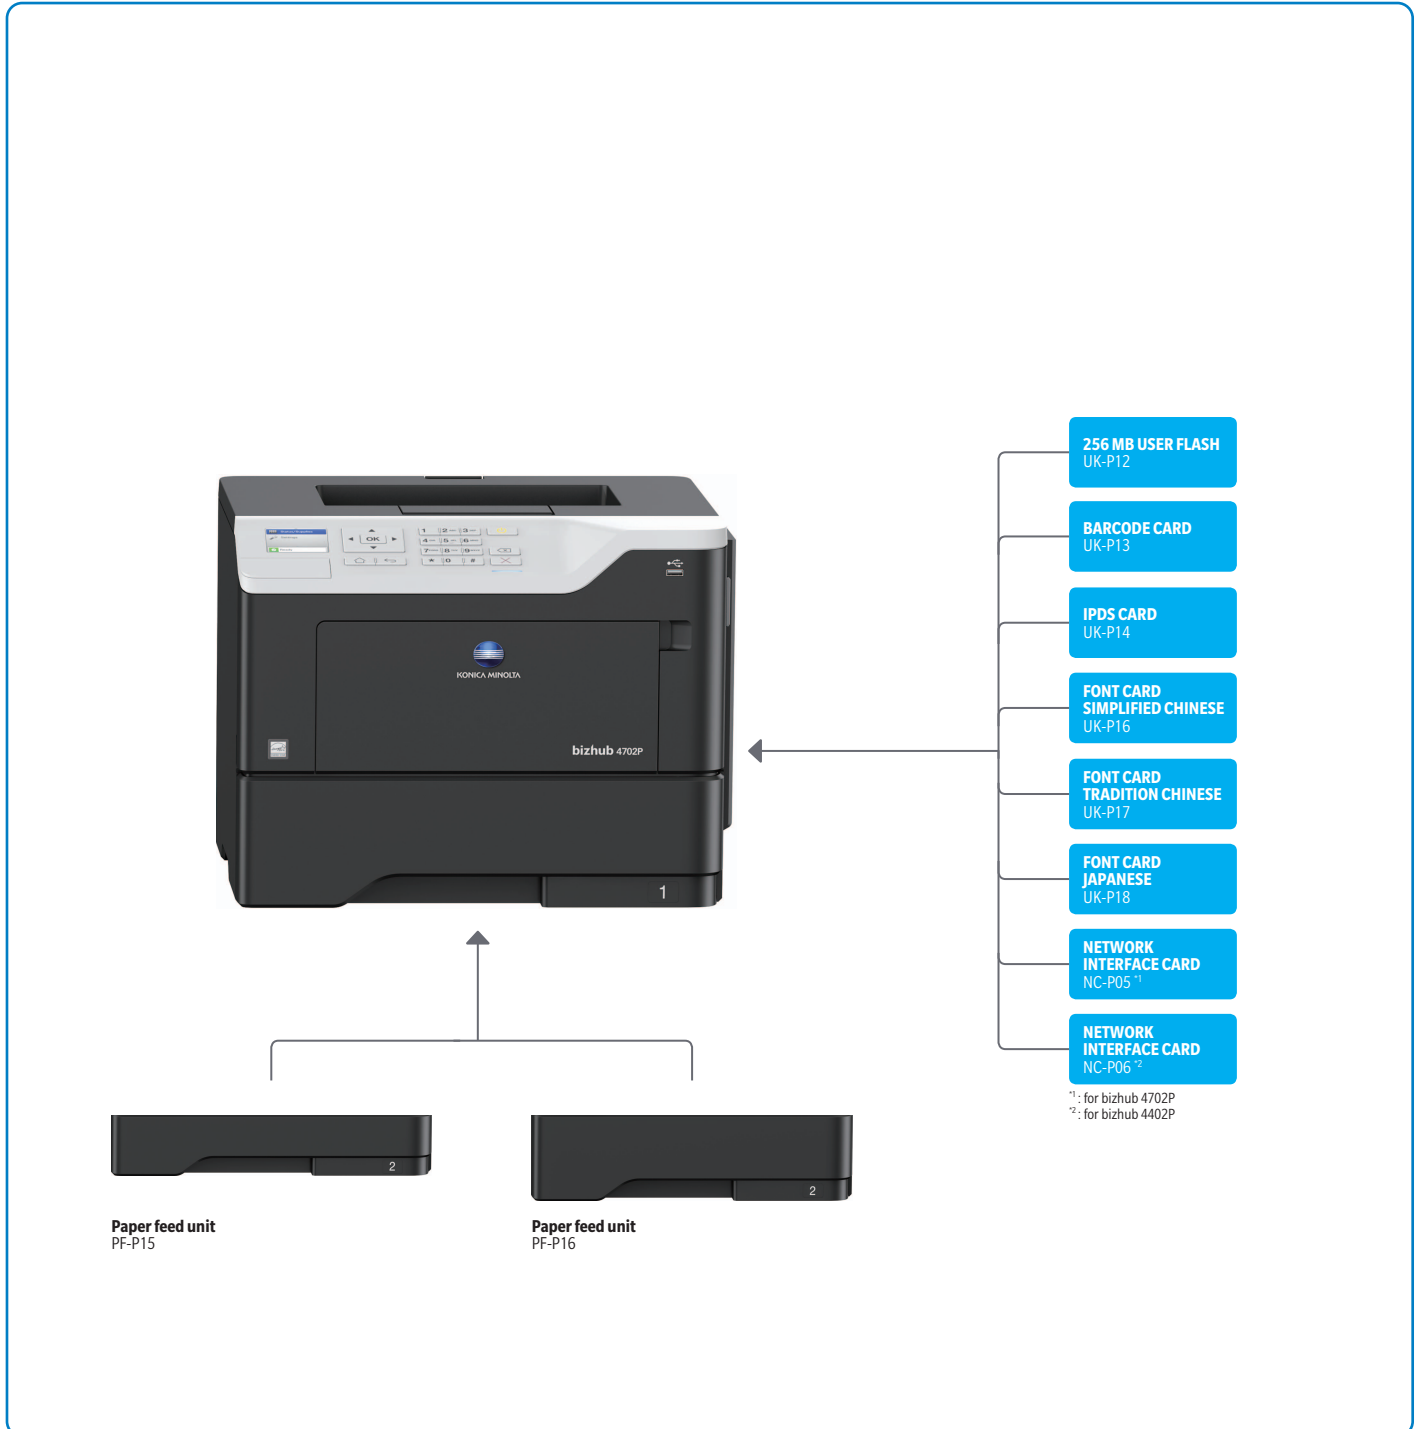

KONICA MINOLTA

bizhub 4702P/4402P/3602P

Option Diagram

Finishing functionalities

Printer

bizhub 4702P/4402P/3602P

MONOCHROME MID-VOLUME PRINTER

A4 printer with 47/44/36 ppm b/w. Standard print controller with PCL 6, PCL5, PostScript 3, PDF 1.7, XPS, PPDS, HTML, and Directimage support.
Paper capacity of 550/250 sheets and 100-sheet manual bypass.
Media from A6 to A4, 60 – 216 gsm. 512 MB memory and Gigabit Ethernet standard.

System Overview

System memory	512 MB (standard)
Interface	10-BASE-T/100-BASE-TX/1,000-BASE-T Ethernet, USB 2.0 ¹ , Wi-Fi 802.11a/b/g/n/ac ²
Network protocols	TCP/IP (IPv4/IPv6), LPD, IPP, SNMP, HTTP
Printable paper size	Max.: Legal, customised paper sizes
Printable paper weight	60-216 gsm
Paper input capacity (Standard)	4702P: 650 sheets 4402P/3602P: 350 sheets
Paper input capacity (Max.)	4702P: 2,300 sheets 4402P: 2,000 sheets 3602P: 900 sheets
Tray 1	4702P: 550 sheets, 4402P/3602P: 250 sheets, A6-A4, Executive, Letter, Legal, custom sizes, 60-120 gsm
Paper feed unit PF-P15 (optional)	250 sheets, A5-A4, Executive, Letter, Legal, custom sizes, 60-120 gsm
Paper feed unit PF-P16 (optional)	550 sheets, A5-A4, Executive, Letter, Legal, custom sizes, 60-120 gsm
Bypass tray	100 sheets, Postcards, A6-A4, Executive, Letter, Legal, custom sizes, 60-216 gsm
Automatic duplexing	A4, Letter, Legal, 60-90 gsm
Power consumption	4702P: 670 W 4402P: 620 W 3602P: 520 W
System dimensions ³	4702P: [W x D x H] 399 x 374 x 303 mm (15.7 x 14.7 x 12 inch) 4402P/3602P: [W x D x H] 399 x 374 x 260 mm (15.7 x 14.7 x 10.4 inch)
System weight ⁴	4702P: Approx. 15.8 kg (34.8 lb) 4402P: Approx. 14.1 kg (31.1 lb) 3602P: Approx. 13.9 kg (30.6 lb)

¹ bizhub 4702P: Front side (Host USB), Rear side (Device USB), bizhub 4402P/3602P: Rear side only (Device USB)

² bizhub 4702P/4402P: Optional. bizhub 3602P: Standard

³ Including lower paper tray unit

⁴ Including consumables