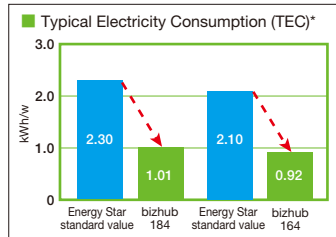

Industry-leading environmental performance

The bizhub 184/164 minimises environmental impact with a specification that surpasses the international Energy Star standard (Tier 2). The compact, lightweight design means fewer raw materials and less energy is used during manufacture, while the use of eco-friendly biomass-based Simitri HD polymerised toner enhances environmental performance with a greener manufacturing process that emits 30% less CO₂, NO_x and SO_x, and a lower fixing temperature that reduces energy consumption in use.

* Values obtained using measurement methods defined by the international Energy Star program.

Compact & lightweight design

With its compact footprint (570 x 531 mm) and output paper tray that sits within the main unit, the bizhub 184/164 is perfect for desktops and other locations where space is limited. The lightweight design (23.5 kg) means that relocating the unit is a quick and easy task.