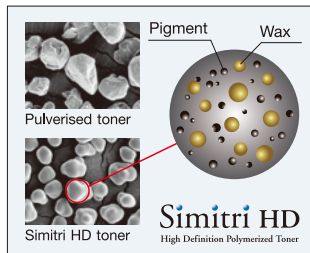

Polymerised toner for superior image quality

Compared to conventional toner, Konica Minolta's Simitri HD polymerised toner uses smaller, more uniform particles for sharp text, subtle gradations. Its lower fixing temperature also enables faster output, lower energy use, and reduced paper curling.

Comparison of pulverised toner and Simitri HD toner (internal test)