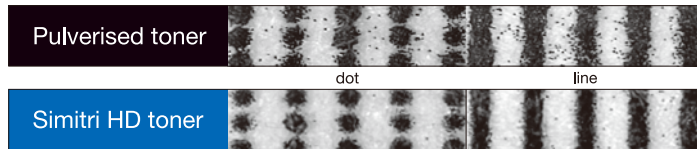

Polymerised toner for superior image quality

Compared to conventional toner, Konica Minolta's Simitri HD polymerised toner uses smaller, more uniform particles for sharp text, subtle gradations. Its lower fixing temperature also enables faster output, lower energy use, and reduced paper curling.

Comparison of pulverised toner and Simitri HD toner (internal test)

A feature-rich 3-in-1 model with powerful functionality

The 3-in-1 bizhub 184/164 combines printing, copying and scanning functions. The handy ID copy feature saves paper by copying both sides of small-sized documents on to one sheet - perfect for passport pages and ID cards. For standard-sized documents, up to four pages can be combined into one sheet for copying, and up to 16 for printing.

Clear, easy-to-use operation

The user-friendly operation panel with its familiar cursor key configuration and navigation makes using the bizhub 184/164 extremely intuitive. Front access to the unit makes changing the toner cartridge and replenishing paper quick and convenient. What's more, clearing occasional paper jams has been simplified by concentrating the paper feed path on the right-hand side of the body.