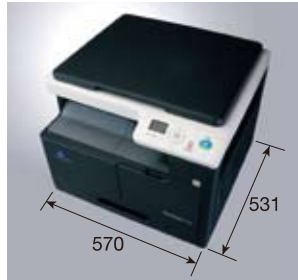

A full featured, compact bizhub that meets the needs of businesses – and our environment.

Industry-leading environmental performance

The bizhub 184/164 minimises environmental impact with a specification that surpasses the international Energy Star standard (Tier 2). The compact, lightweight design means fewer raw materials and less energy is used during manufacture, while the use of eco-friendly biomass-based Simitri HD polymerised toner enhances environmental performance with a greener manufacturing process that emits 30% less CO₂, NO_x and SO_x, and a lower fixing temperature that reduces energy consumption in use.

* Values obtained using measurement methods defined by the international Energy Star program.

Compact & lightweight design

With its compact footprint (570 x 531 mm) and output paper tray that sits within the main unit, the bizhub 184/164 is perfect for desktops and other locations where space is limited. The lightweight design (23.5 kg) means that relocating the unit is a quick and easy task.

Polymerised toner for superior image quality

Compared to conventional toner, Konica Minolta's Simitri HD polymerised toner uses smaller, more uniform particles for sharp text, subtle gradations. Its lower fixing temperature also enables faster output, lower energy use, and reduced paper curling.

Comparison of pulverised toner and Simitri HD toner (internal test)

A feature-rich 3-in-1 model with powerful functionality